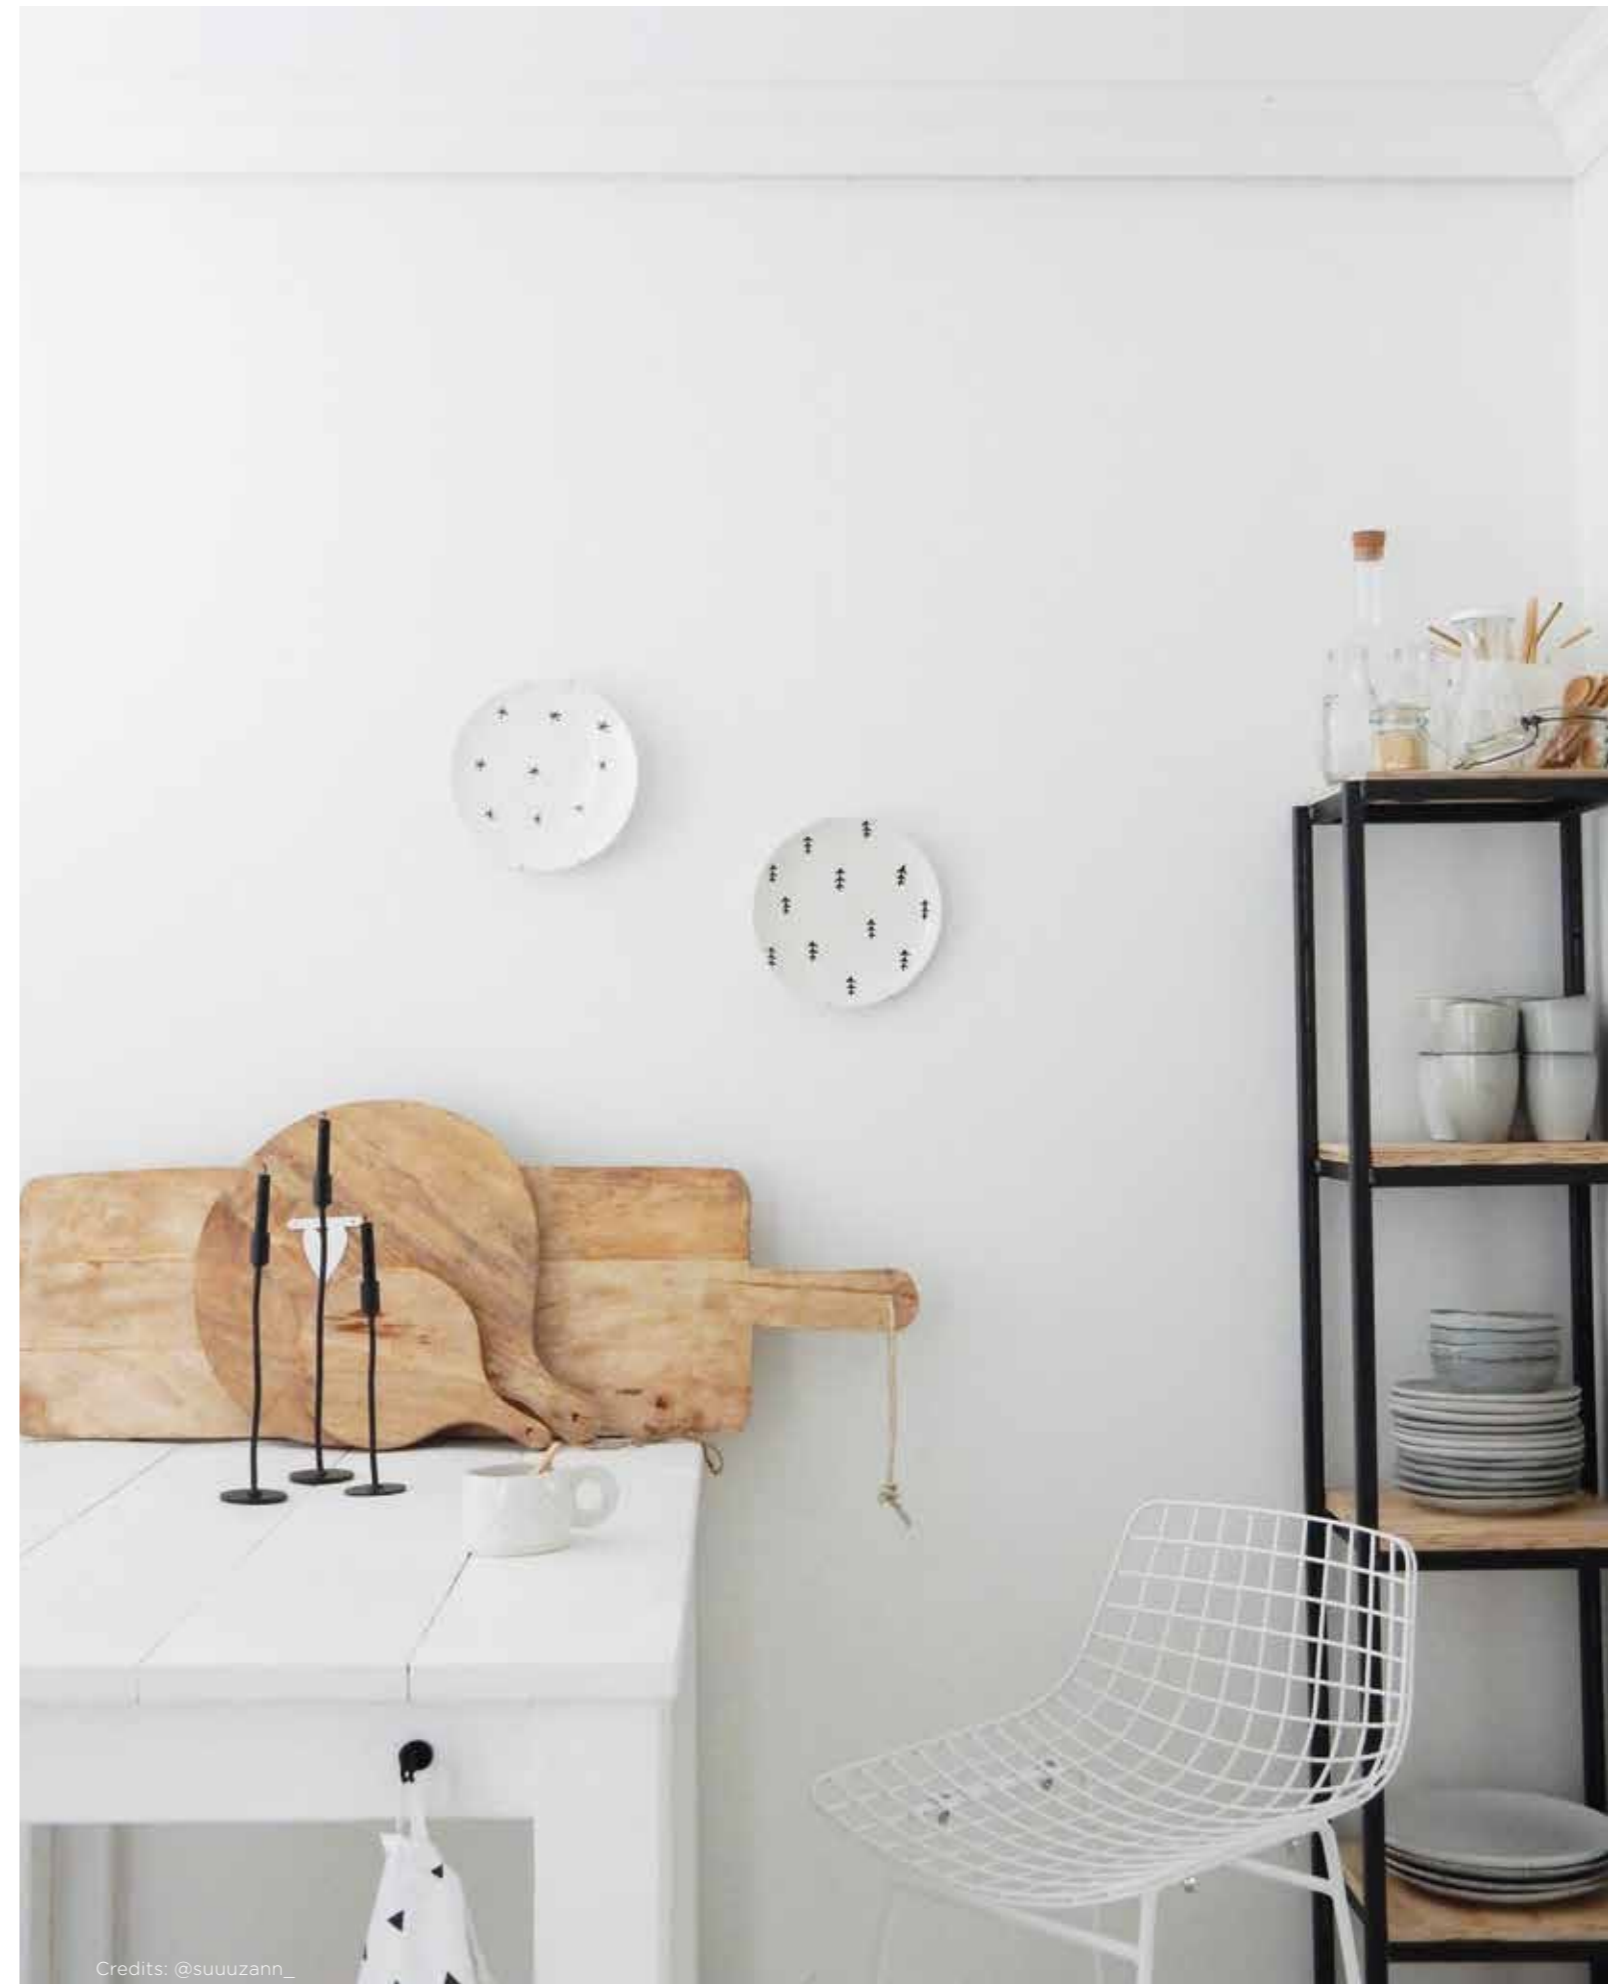

Credits: @suuzann_