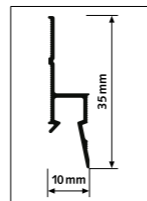

DECO RAIL

20
KG/M

10
YEAR
WARRANTY

4 SCREWS / M

Flexible options for smooth walls with Deco Rail

The Deco Rail is a hanging rail for pictures and wall decorations that is mounted behind a cornice. The hanging system becomes invisible as a result, while still offering all the advantages of a flexible hanging system. Walls with a clean, smooth finish remain undamaged, even though it is still possible to hang and move paintings continually. Hanging wires may be clicked into the rail behind the cornice at any desired location. This is the major benefit of the Deco Rail; flexibility and a guarantee for a high-quality finish. There are many different styles of cornice rails, and this hanging rail can be installed behind every type. The Deco Rail is available in combination with a selection of three different types of cornices: Basic, Modern and Classic.

RAIL / CORNICE MOULDINGS

DECO RAIL - WHITE PRIMER RAL 9016	CX 110 BASIC	CX 126 MODERN	C 213 T CLASSIC	
ARTICLE NO. 200 cm	05.75100	05.75110	05.75126	05.75213
MOULDING DIMENSIONS		4 x 4,5 x 200 cm	9 x 9 x 200 cm	8 x 8 x 200 cm

FASTENER MATERIAL

80 ml (for 40 m)	310 ml (for 7-8 m)			
FX210 GLUE	FDP500 GLUE	PLUG FISCHER 5 X 30 R 5 mm	SCREW 3,5 x 45 mm	
FOR CONNECTING JOINTS	WALL AND CEILING			
ARTICLE NO.	1015	1016	9.4931	9.4929
				4 SCREWS / m