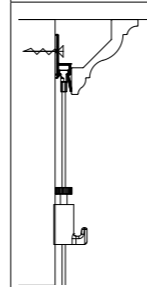

DECO RAIL

20
KG/M

10
YEAR
WARRANTY

4 SCREWS / M

Flexible options for smooth walls with Deco Rail

The Deco Rail is a hanging rail for pictures and wall decorations that is mounted behind a cornice. The hanging system becomes invisible as a result, while still offering all the advantages of a flexible hanging system. Walls with a clean, smooth finish remain undamaged, even though it is still possible to hang and move paintings continually. Hanging wires may be clicked into the rail behind the cornice at any desired location. This is the major benefit of the Deco Rail; flexibility and a guarantee for a high-quality finish. There are many different styles of cornice rails, and this hanging rail can be installed behind every type. The Deco Rail is available in combination with a selection of three different types of cornices: Basic, Modern and Classic.

RAIL / CORNICE MOULDINGS

DECO RAIL - WHITE PRIMER RAL 9016	CX 110 BASIC	CX 126 MODERN	C 213 T CLASSIC	
ARTICLE NO. 200 cm	05.75100	05.75110	05.75126	05.75213
MOULDING DIMENSIONS		4 x 4,5 x 200 cm	9 x 9 x 200 cm	8 x 8 x 200 cm

FASTENER MATERIAL

80 ml (for 40 m)	310 ml (for 7-8 m)			
FX210 GLUE	FDP500 GLUE	PLUG FISCHER 5 X 30 R 5 mm	SCREW 3,5 x 45 mm	
FOR CONNECTING JOINTS	WALL AND CEILING			
ARTICLE NO.	1015	1016	9.4931	9.4929
				4 SCREWS / m