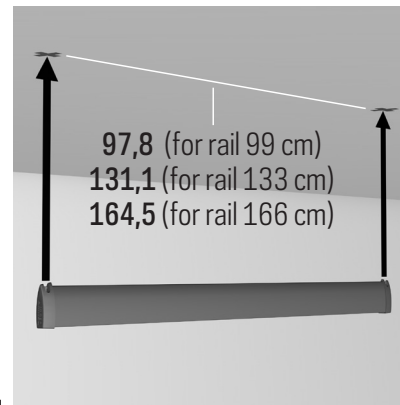

magazines / smart pockets

! CUT WIRE AFTER RAIL INSTALLATION IS COMPLETELY FINISHED

installation movie:

FLEXIBLE
SAFE
STRONG

IMAGINE IT

magazines / smart pockets

installation movie:

FLEXIBLE
SAFE
STRONG