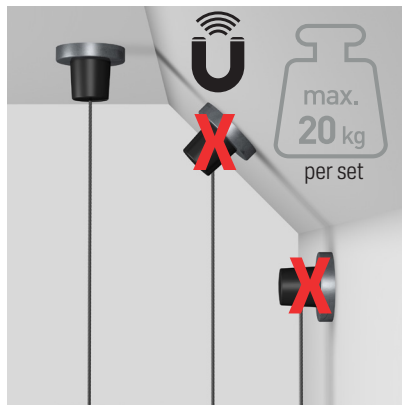

6

7

8

9

10

installation movie:

FLEXIBLE
SAFE
STRONG

IMAGINE IT

magazines / smart pockets

! CUT WIRE AFTER RAIL INSTALLATION IS COMPLETELY FINISHED

installation movie:

FLEXIBLE
SAFE
STRONG

IMAGINE IT

magazines / smart pockets

installation movie:

FLEXIBLE
SAFE
STRONG