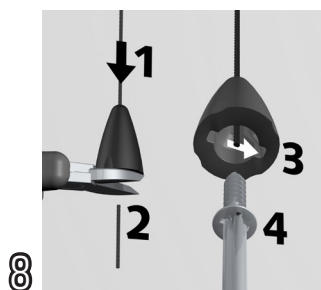

6

7

8

9

10

installation movie:

FLEXIBLE
SAFE
STRONG

IMAGINE IT

magazines / smart pockets

! CUT WIRE AFTER RAIL INSTALLATION IS COMPLETELY FINISHED

installation movie:

FLEXIBLE
SAFE
STRONG

IMAGINE IT

magazines / smart pockets

installation movie:

FLEXIBLE
SAFE
STRONG

SMART POCKETS

FOR IMAGINE IT

IN:

OUT:

installation movie:

FLEXIBLE
SAFE
STRONG