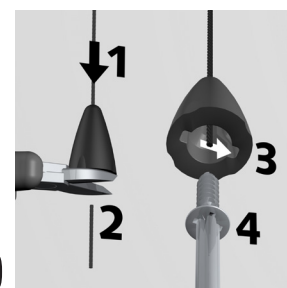

6

7

8

9

10

installation movie:

FLEXIBLE
SAFE
STRONG

IMAGINE IT

magazines / smart pockets

! CUT WIRE AFTER RAIL INSTALLATION IS COMPLETELY FINISHED

installation movie:

FLEXIBLE
SAFE
STRONG

IMAGINE IT

magazines / smart pockets

installation movie:

FLEXIBLE
SAFE
STRONG

SMART POCKETS

FOR IMAGINE IT

IN:

OUT:

installation movie:

FLEXIBLE
SAFE
STRONG